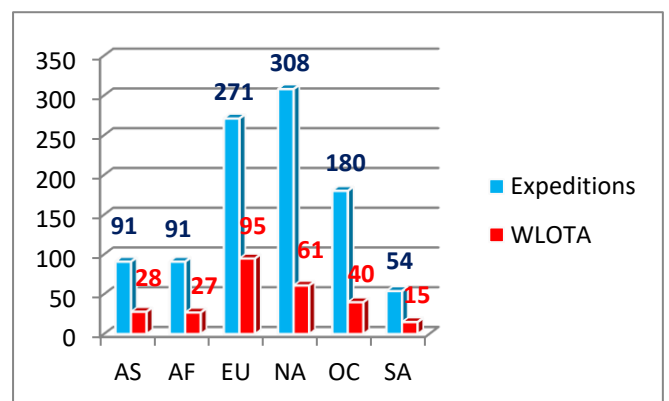

WLOTA HQ.

73's.

Phil – F5OGG
WLOTA Manager

2024 activities : 995 Expeditions / 13 expeditions validated.

WLOTA Lists

The WLOTA North America list has been updated and published on the website. Modifications in W1-MA & W1-RI. Modifications also in DU : DU8/9 is deleted. Now DU8 and DU9. Thanks DU1MS.