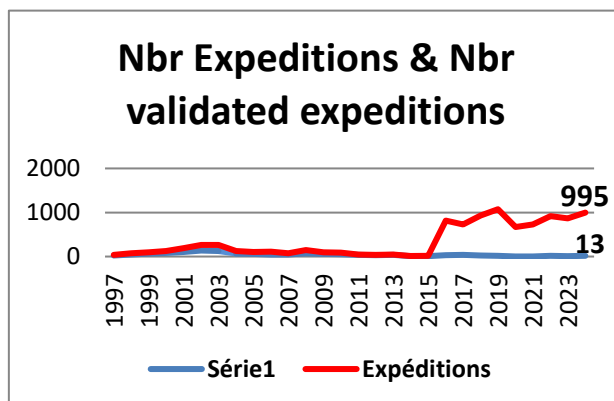

After meeting with the members, here are our arrangements for 2025:

- Continue to reference lighthouses in North America and Asia.
- Redesign of the Diplomas pages on the WLOTA website
- Creation of 2 new WLOTA diplomas
- Free of charge for all diplomas.

WLOTA HQ.

73's.

Phil – F5OGG
WLOTA Manager

2024 activities : 995 Expeditions / 13 expeditions validated.

WLOTA Lists

The WLOTA North America list has been updated and published on the website. Modifications in W1-MA & W1-RI. Modifications also in DU : DU8/9 is deleted. Now DU8 and DU9. Thanks DU1MS.

WLOTA Best Expeditions 2024.

Expeditions validated in 2024 are nominated for the best expedition diplomas. These diplomas will be published in February 2025. It is now too late to participate for 2024.